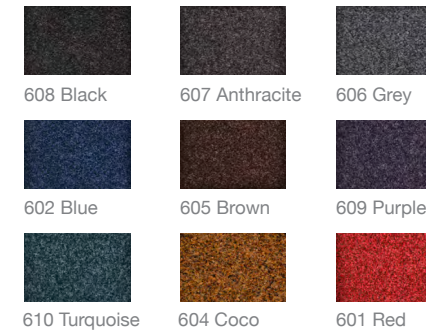

HEXAGON

SPECIFICATION

Product Reference	INTRAshape Entrance Matting
Shape	<p>Small Square – 230mm x 230 mm Large Square – 460mm x 460mm</p> <p>Small Triangle – 230mm Large Triangle – 460mm</p> <p>XS Rectangle – 115mm x 345mm Small Rectangle – 230mm x 460mm Medium Rectangle – 230mm x 690mm Medium Slim Rectangle – 115mm x 690mm Large Rectangle – 460mm x 690mm</p> <p>Small Diamond – 230mm x 230mm Medium Slim Diamond – 115mm x 690mm (45°Angle) Large Diamond – 460mm – 460mm (60°Angle)</p> <p>Small Hexagon – 230mm</p>
Installation	Into suitable recessed matwell area, with surface of the matting level with adjoining floor coverings.
Location	High Traffic environments Internal applications
Construction	Aluminium composite panel with high quality polyamide fibre surface
Weight	12.8 kg/m ²
Depth	16mm
Temp Resistance	-20°C - +70°C
Matwell Framing	INT019
Design Options	Standard Silver Anodised, Bronze Anodised and Black Anodised Bespoke anodised to special order
Backing	Cushion EPDM/Neo Sponge
Sustainability	100% recycled aluminum. All inserts recyclable/re-usable 100% Econyl Fibre (Premier and Elite)

CROSS SECTION

INTRAshape is protected by design rights with patent pending

INSERTS

Elite Polyamide

Premier Polyamide

Select Polyamide

Linear Polypropylene

PROFILE COLOUR OPTIONS