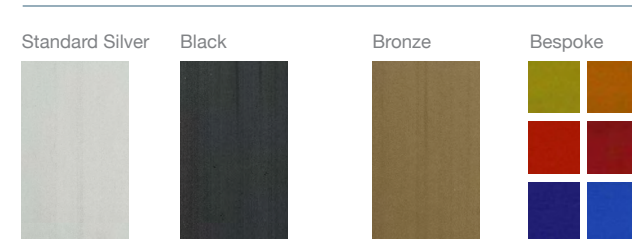

CROSS SECTION

INTRAshape is protected by design rights with patent pending

INSERTS

Elite Polyamide

Premier Polyamide

Select Polyamide

Linear Polypropylene

PROFILE COLOUR OPTIONS