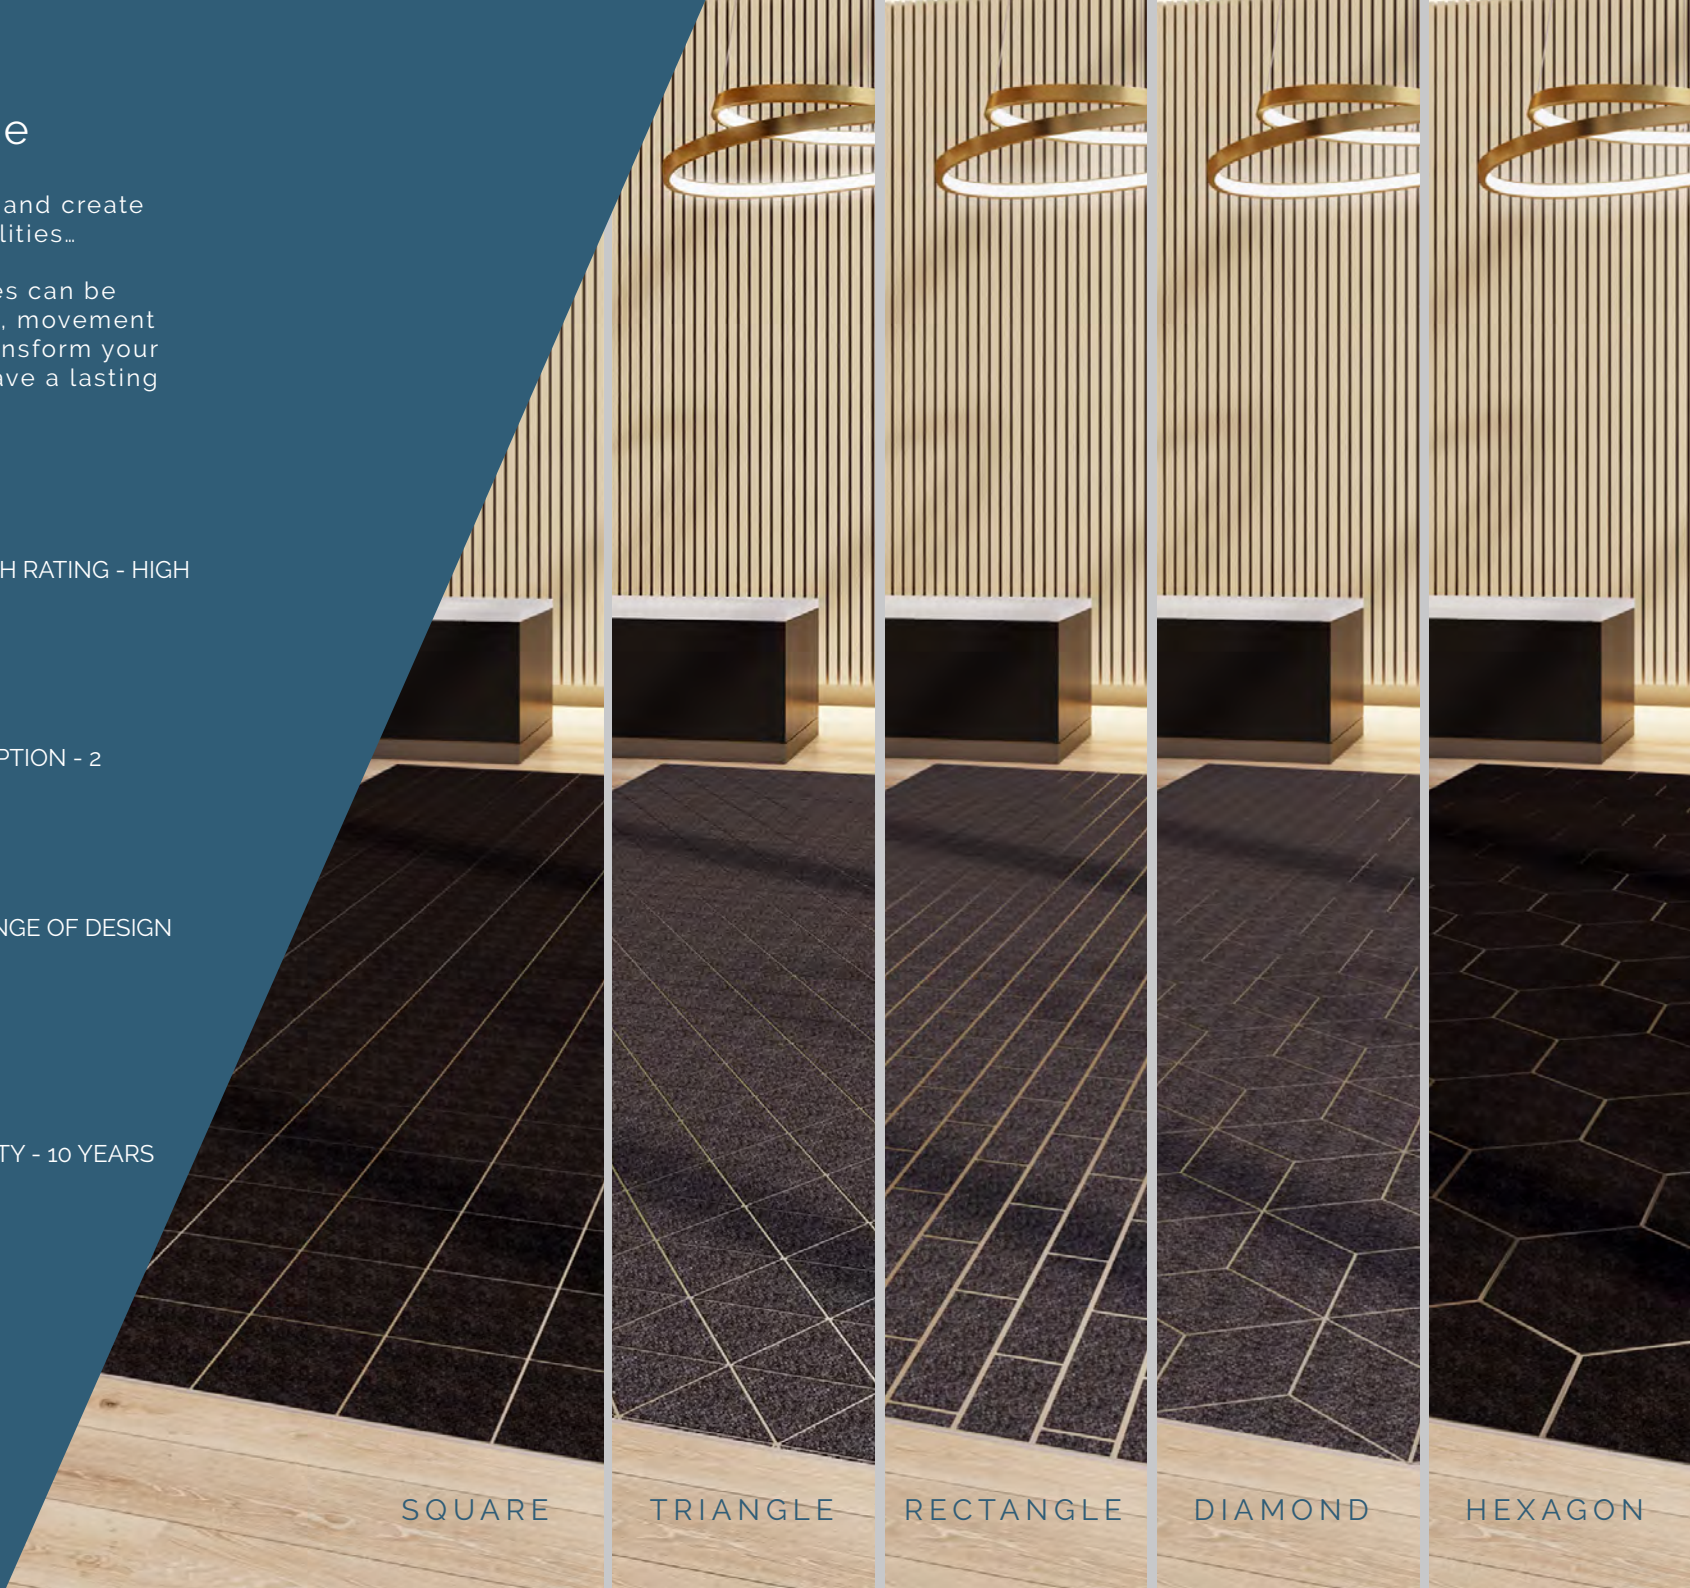

INTRAshape

Free your imagination and create infinite design possibilities...

Complementary shapes can be used to create rhythm, movement and perspective to transform your reception area and leave a lasting impression.

STRENGTH RATING - HIGH

ZONAL OPTION - 2

WIDE RANGE OF DESIGN OPTIONS

WARRANTY - 10 YEARS

SQUARE

TRIANGLE

RECTANGLE

DIAMOND

HEXAGON