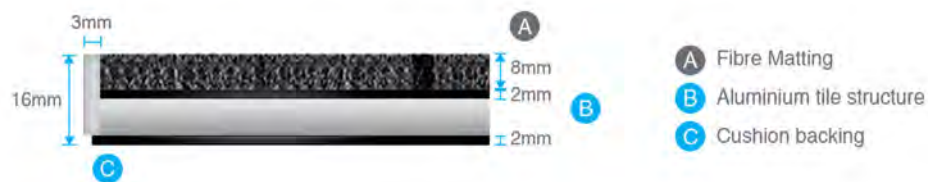

HEXAGON

SPECIFICATION

Product Reference	INTRAshape Entrance Matting
Shape	<p>Small Square – 230mm x 230 mm Large Square – 460mm x 460mm</p> <p>Small Triangle – 230mm Large Triangle – 460mm</p> <p>XS Rectangle – 115mm x 345mm Small Rectangle – 230mm x 460mm Medium Rectangle – 230mm x 690mm Medium Slim Rectangle – 115mm x 690mm Large Rectangle – 460mm x 690mm</p> <p>Small Diamond – 230mm x 230mm Medium Slim Diamond – 115mm x 690mm (45°Angle) Large Diamond – 460mm – 460mm (60°Angle)</p> <p>Small Hexagon – 230mm</p>
Installation	Into suitable recessed matwell area, with surface of the matting level with adjoining floor coverings.
Location	High Traffic environments Internal applications
Construction	Aluminium composite panel with high quality polyamide fibre surface
Weight	12.8 kg/m ²
Depth	16mm
Temp Resistance	-20°C - +70°C
Matwell Framing	INT019
Design Options	Standard Silver Anodised, Bronze Anodised and Black Anodised Bespoke anodised to special order
Backing	Cushion EPDM/Neo Sponge
Sustainability	100% recycled aluminum. All inserts recyclable/re-usable 100% Econyl Fibre (Premier and Elite)

CROSS SECTION

INTRAshape is protected by design rights with patent pending

INSERTS

Elite Polyamide

Premier Polyamide

Select Polyamide

Linear Polypropylene

PROFILE COLOUR OPTIONS